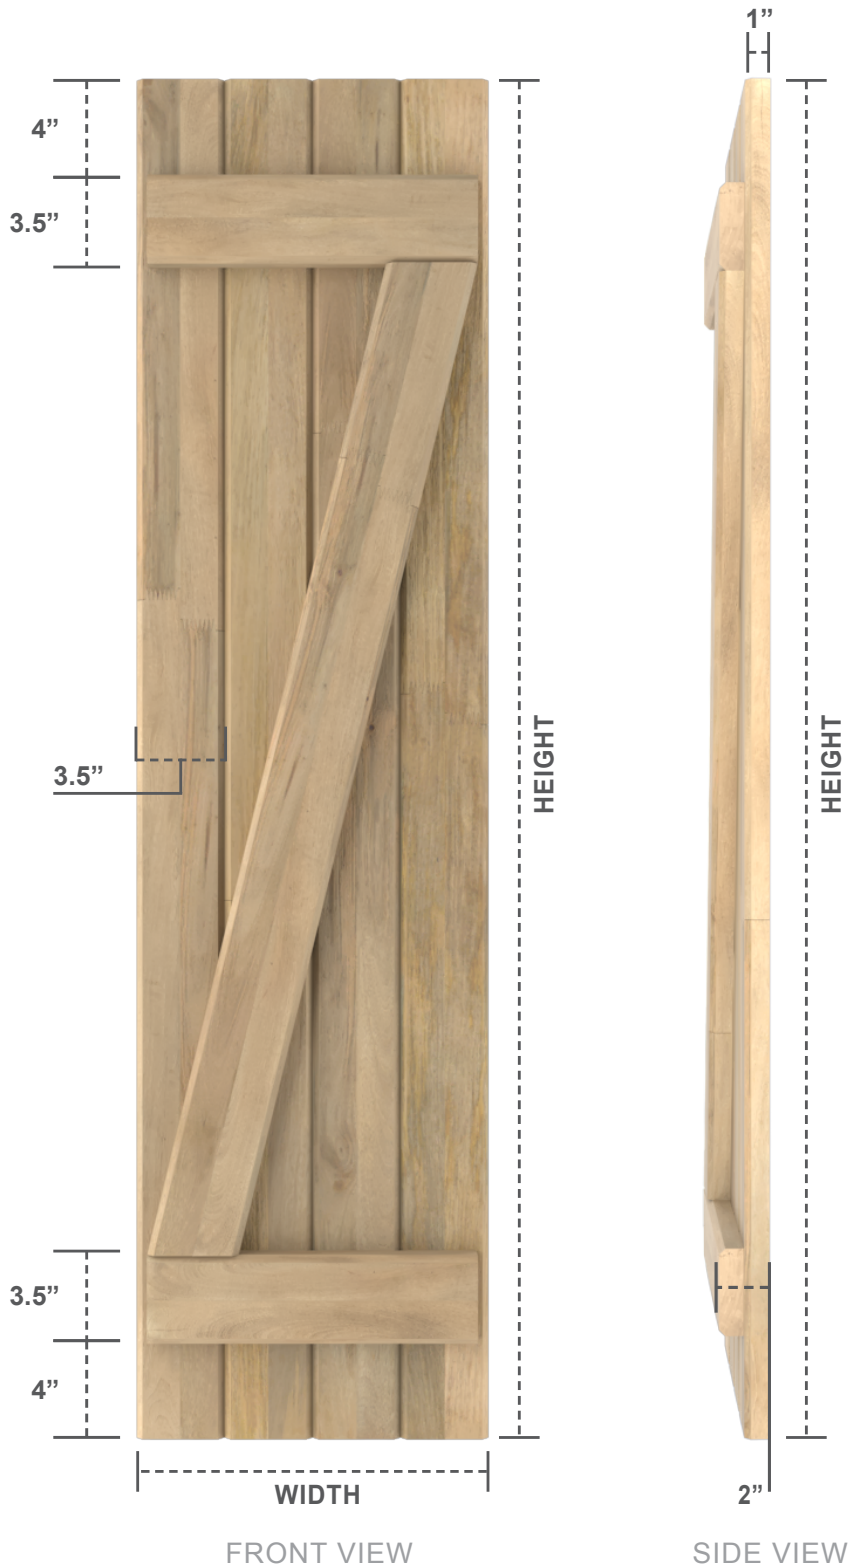

# MANGO WOOD SHUTTERS

JOINED BOARD-N-BATTEN SHUTTER

STYLE  
4 BOARDS  
Z BAR

AVAILABLE WIDTH
<b>14"</b>
AVAILABLE HEIGHT
<b>36" - 84"</b>